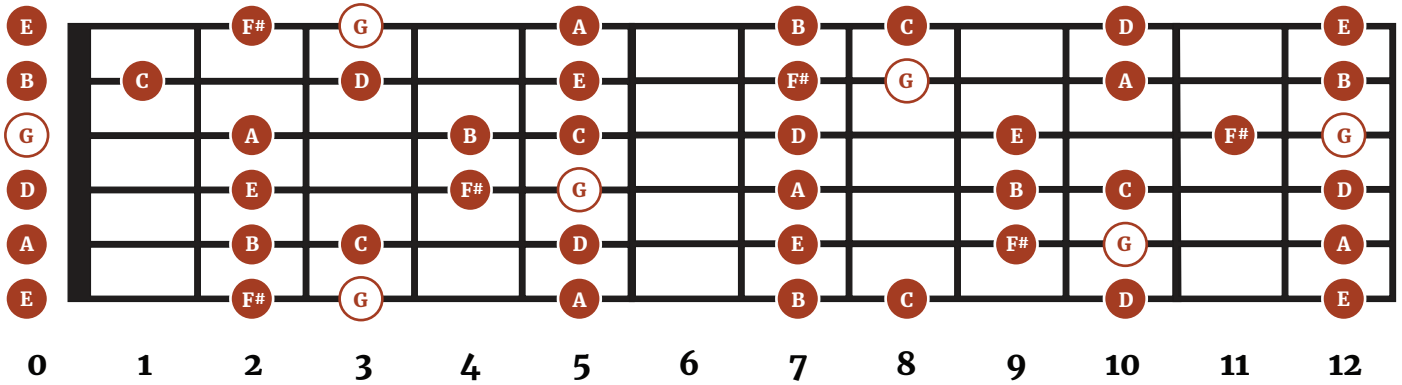

THE KEY OF G MAJOR FOR GUITAR

Notes on the Fretboard

Notes in the Key of G Major

The G Major Scale

G Major Scale Step Pattern

Chords in the Key of G Major

7th Chords

Gmaj7
Notes: G D F# B D G
Fingering: 1 5 7 3 5 1

Amin7
Notes: A E G C E
Fingering: 1 5 b7 b3 5

Bmin7
Notes: B F# A D F#
Fingering: 1 5 b7 b3 5

Cmaj7
Notes: C G B E G
Fingering: 1 5 7 3 5

D7
Notes: A D A C F#
Fingering: 1 5 b7 3

Emin7
Notes: E B D G B E
Fingering: 1 5 b7 b3 5 1

F#min7b5
Notes: F# C E A
Fingering: 1 b5 b7 b3

Chord Function

I	ii	iii	IV	V	vi	vii°
Tonic	Supertonic	Mediant	Subdominant	Dominant	Submediant	Subtonic
Gmaj	amin	bmin	Cmaj	Dmaj	emin	f#dim

Chord Progressions

Relative Minor