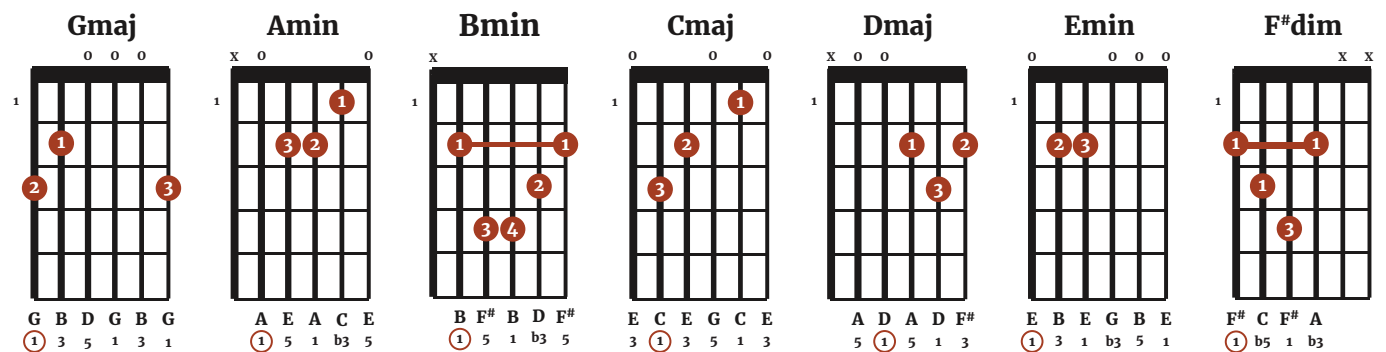

THE KEY OF G MAJOR FOR GUITAR

Notes on the Fretboard

Notes in the Key of G Major

The G Major Scale

G Major Scale Step Pattern

Chords in the Key of G Major

7th Chords

Gmaj7
Notes: G D F# B D G
Fingering: 1 5 7 3 5 1

Amin7
Notes: A E G C E
Fingering: 1 5 b7 b3 5

Bmin7
Notes: B F# A D F#
Fingering: 1 5 b7 b3 5

Cmaj7
Notes: C G B E G
Fingering: 1 5 7 3 5

D7
Notes: A D A C F#
Fingering: 1 5 b7 3

Emin7
Notes: E B D G B E
Fingering: 1 5 b7 b3 5 1

F#min7b5
Notes: F# C E A
Fingering: 1 b5 b7 b3

Chord Function

I	ii	iii	IV	V	vi	vii°
Tonic	Supertonic	Mediant	Subdominant	Dominant	Submediant	Subtonic
Gmaj	amin	bmin	Cmaj	Dmaj	emin	f#dim

Chord Progressions