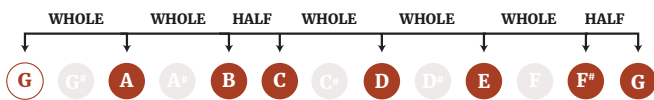

THE KEY OF G MAJOR FOR GUITAR

Notes on the Fretboard

Notes in the Key of G Major

The G Major Scale

G Major Scale Step Pattern

Chords in the Key of G Major

7th Chords

Gmaj7
Notes: G D F# B D G
Fingering: 1 5 7 3 5 1

Amin7
Notes: A E G C E
Fingering: 1 5 b7 b3 5

Bmin7
Notes: B F# A D F#
Fingering: 1 5 b7 b3 5

Cmaj7
Notes: C G B E G
Fingering: 1 5 7 3 5

D7
Notes: A D A C F#
Fingering: 1 5 b7 3

Emin7
Notes: E B D G B E
Fingering: 1 5 b7 b3 5 1

F#min7b5
Notes: F# C E A
Fingering: 1 b5 b7 b3

Chord Function

I	ii	iii	IV	V	vi	vii°
Tonic	Supertonic	Mediant	Subdominant	Dominant	Submediant	Subtonic
Gmaj	amin	bmin	Cmaj	Dmaj	emin	f#dim

Chord Progressions