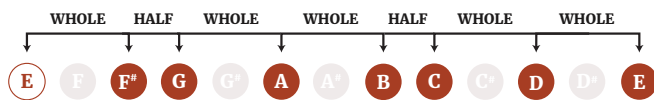

THE KEY OF E MINOR FOR GUITAR

Notes on the Fretboard

Notes in the Key of E Minor

The E Minor Scale

E Minor Scale Step Pattern

Chords in the Key of E Minor

Emin E B E G B E 1 3 1 b3 5 1	F#dim F# C F# A 1 b5 1 b3	Gmaj G B D G B G 1 3 5 1 3 1	Amin A E A C E 1 5 1 b3 5	Bmin B F# B D F# 1 5 1 b3 5	Cmaj E C E G C E 3 1 3 5 1 3	Dmaj A D A D F# 5 1 5 1 3
--	--	---	--	--	---	--