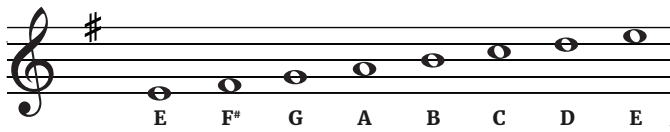

THE KEY OF E MINOR FOR GUITAR

Notes on the Fretboard

Notes in the Key of E Minor

The E Minor Scale

E Minor Scale Step Pattern

Chords in the Key of E Minor

Emin E B E G B E 1 3 1 b3 5 1	F#dim F# C F# A 1 b5 1 b3	Gmaj G B D G B G 1 3 5 1 3 1	Amin A E A C E 1 5 1 b3 5	Bmin B F# B D F# 1 5 1 b3 5	Cmaj E C E G C E 3 1 3 5 1 3	Dmaj A D A D F# 5 1 5 1 3
--	--	---	--	--	---	--