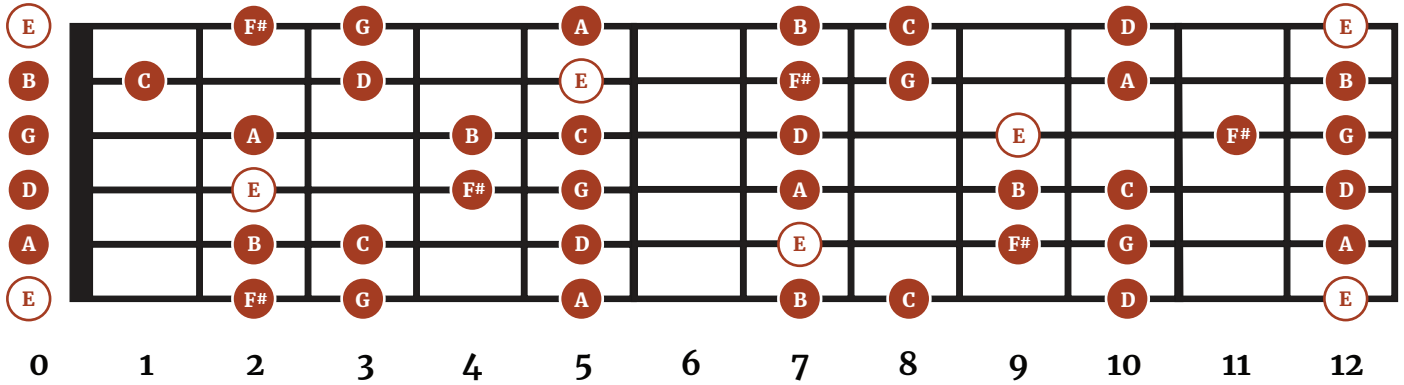

THE KEY OF E MINOR FOR GUITAR

Notes on the Fretboard

Notes in the Key of E Minor

The E Minor Scale

E Minor Scale Step Pattern

Chords in the Key of E Minor

Emin E B E G B E 1 3 1 b3 5 1	F#dim F# C F# A 1 b5 1 b3	Gmaj G B D G B G 1 3 5 1 3 1	Amin A E A C E 1 5 1 b3 5	Bmin B F# B D F# 1 5 1 b3 5	Cmaj E C E G C E 3 1 3 5 1 3	Dmaj A D A D F# 5 1 5 1 3
--	--	---	--	--	---	--